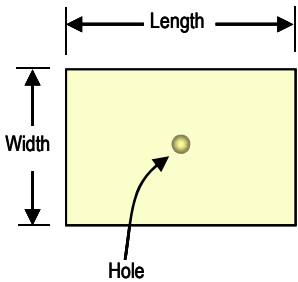

Phone (800) 869-0976

Fits	Part#	Width	Length	Hole	Factory Direct Price
Flat Sheet Product					
Mercury	FS1021	10"	21"	No Hole	\$
Chester Fried	FS1116	11 1/4"	16 3/4"	No Hole	\$
Pitco & Henny Penny	FS1119	11 1/4"	19"	No Hole	\$
Frymaster	FS1120	11 1/4"	20 1/4"	No Hole	\$
Dean / Frymaster	FS1122	11"	22 5/8"	No Hole	\$
Grease Buster	FS1215	12 1/2"	15"	No Hole	\$
Frymaster Portable	FS1217	12 1/2"	17 3/4"	No Hole	\$
Frymaster	FS1220	12 1/2"	20 5/8"	No Hole	\$
Dean / Frymaster	FS1222	12 5/8"	22 5/8"	No Hole	\$
Anets	FS1223	12"	23 1/2"	No Hole	\$
Pitco Frialator	FS1324	13 1/2"	24"	No Hole	\$
RTI	FS1420	14 3/4"	20 3/4"	No Hole	\$
Broaster	FS1423	14 3/4"	23 1/8"	No Hole	\$
Prince Castle	FS1430	14"	30 1/2"	1 1/2"	\$
Keating	FS1521	15 5/8"	21"	No Hole	\$
Giles (CF400G)	FS1522G	15 1/2"	21 1/2"	No Hole	\$
Dean / Frymaster	FS1618	16 7/8"	18 7/8"	No Hole	\$
Giles (GEF)	FS1623	16 1/4"	24"	No Hole	\$
Dean / Frymaster	FS1624	16 3/8"	24 3/8"	No Hole	\$
Frymaster / Dean	FS1625	16 1/2"	25 1/2"	No Hole	\$
Frymaster	FS1719	17 1/4"	19 1/4"	No Hole	\$
Pitco / Frialator	FS1728	17 1/2"	28"	No Hole	\$
RTI	FS1825	18 1/2"	25 1/2"	No Hole	\$
Pitco	FS1919	19 3/4"	19 3/4"	No Hole	\$
Giles (EOF)	FS1932	19 1/2"	32 1/4"	No Hole	\$
Keating	FS2022	20 1/2"	22 3/4"	No Hole	\$
Frymaster	FS2133	21"	33 1/4"	No Hole	\$
Frymaster / Dean	FS2234	22"	34"	No Hole	\$
Keating	FS2430	24"	30"	No Hole	\$
	FS2430B	20 1/2"	24 1/4"	No Hole	\$
Dean / Frymaster	FS2634	26"	34"	No Hole	\$